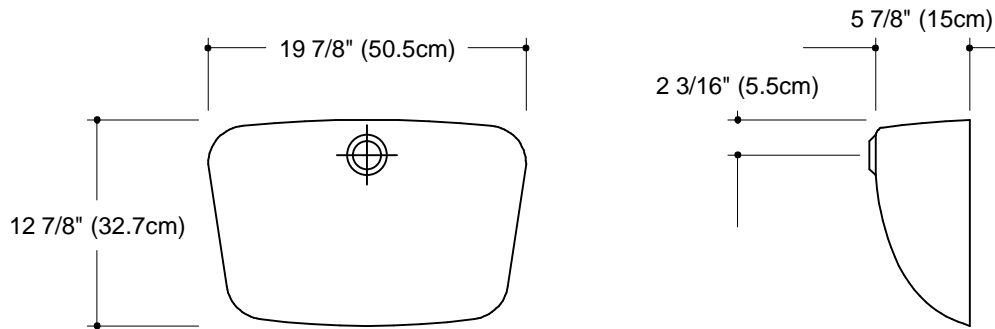

GRUBER SYSTEMS RESERVES THE RIGHT TO CHANGE THIS INFORMATION AT ANY TIME WITHOUT PRIOR NOTICE. ISSUED BY GRUBER SYSTEMS INC., 25636 AVENUE STANFORD, VALENCIA, CA 91355, USA. COPYRIGHT 2002

MOLD PART	CATALOG No.	DESCRIPTION
MALE	20020	108-RR SUPER BOWL I
FEMALE	400207	F-108-RR SUPER BOWL I
	400205	F-RR SUPPORT
PERMANENT HATS	00225	PH-RR
	002250	PH-RR NO OVERFLOW
	002250-1	PH-RR NO OVERFLOW .060
REUSABLE HATS	013685	RH-RR SQUARE
	013688	RH-RR NO OVERFLOW
	01483	RH-RR UNTRIMMED
NAME	108 SUPER BOWL I	
CAST WEIGHT	SCALE 1" = 1'0"	DATE 8-30-02 PAGE No. BF-11